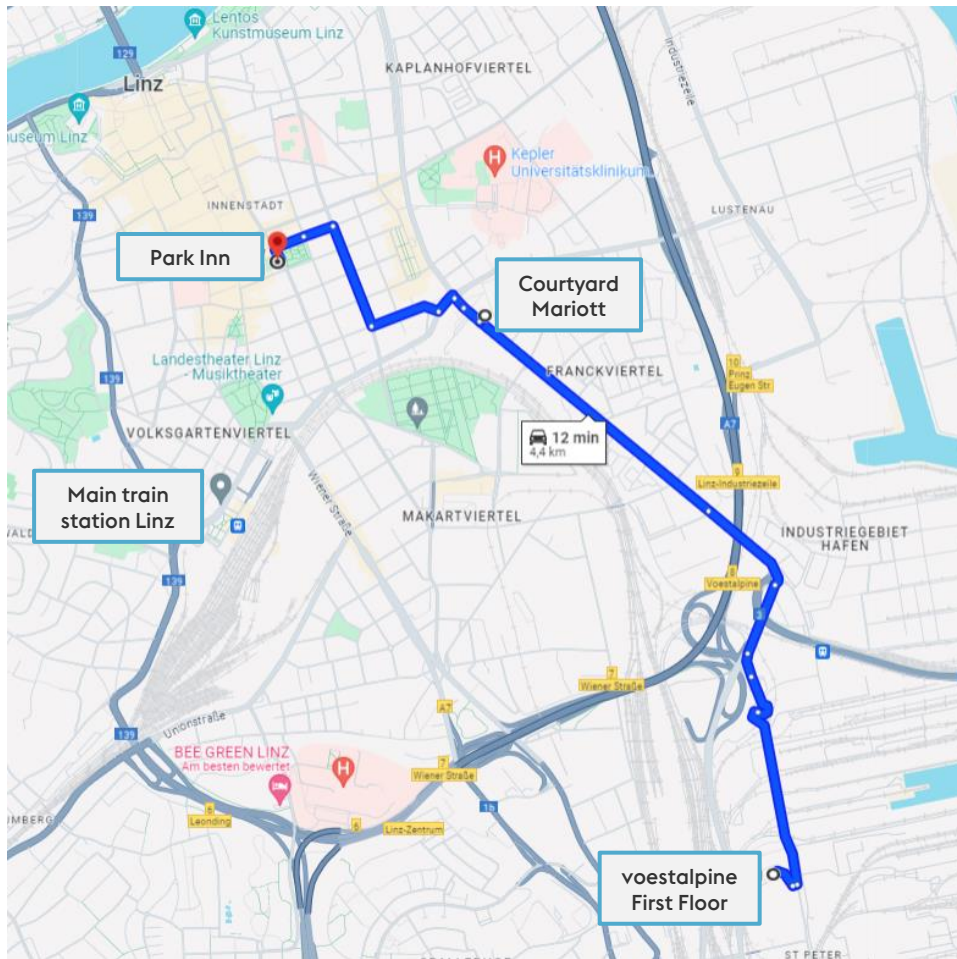

# Logistics information

**Tue 29 – Thu 31 October 2024**  
**voestalpine Stahl, Linz, Austria**

**voestalpine**

ONE STEP AHEAD.

**ESTEP Annual Event 2024**

## Map of event venue at voestalpine site Linz

Address for navigation system:  
voestalpine-Straße 3  
4020 Linz, Austria

## Map of Linz with recommended hotels

**Courtyard by Marriott Linz**  
Europaplatz 2, 4020 Linz  
[4 Star Family Friendly Hotel in Austria | Courtyard Linz \(marriott.com\)](https://www.marriott.com/hotels-and-resorts/properties/courtyard-linz)

# Travel information

---

- » Arrival by plane:
  - » Train directly from Vienna Airport to Linz/Donau central station
  - » Approx. travel time 1:45 h
- » Transportation from train station to event location:
  - » Tram line 1 (in direction Auwiesen) or 2 (in direction SolarCity) from Linz Hbf. to station Turmstraße
  - » Change to bus line 25 (in direction Karlhof) to station Betriebsgebäude 41
  - » Approx. travel time 0:20 h