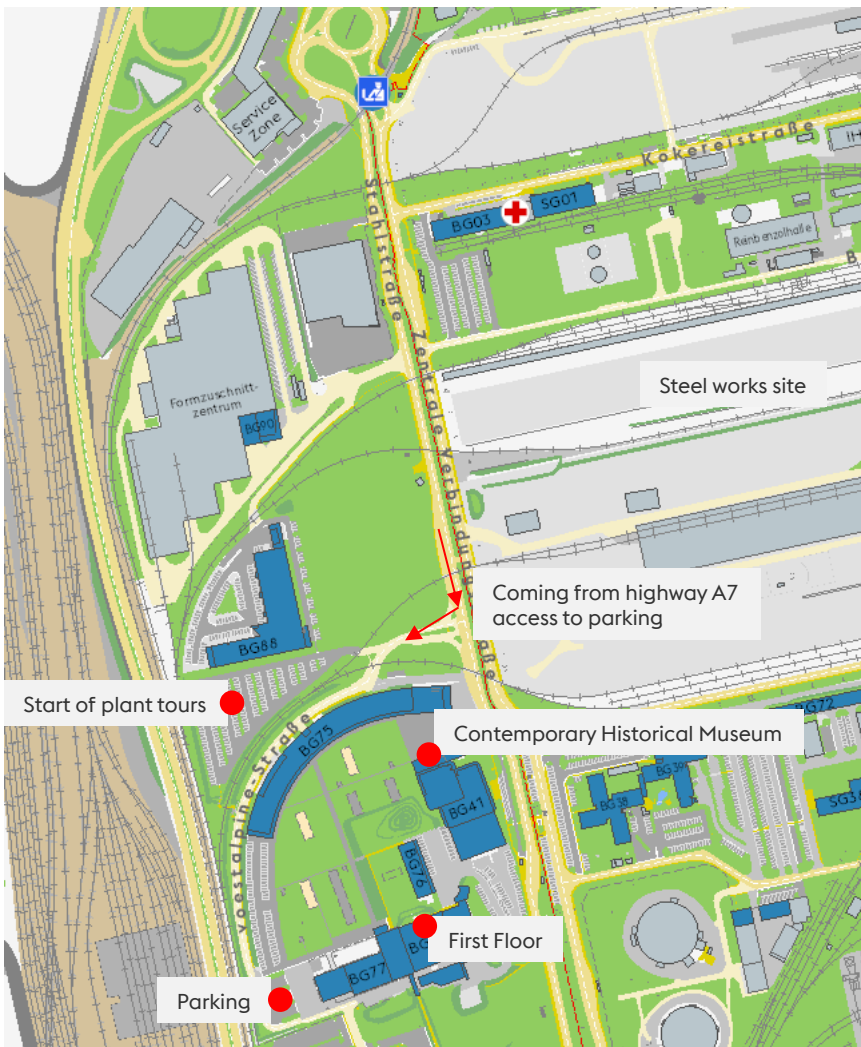

# Logistics information

**Tue 29 – Thu 31 October 2024**  
**voestalpine Stahl, Linz, Austria**

**voestalpine**

ONE STEP AHEAD.

**ESTEP Annual Event 2024**

## Map of event venue at voestalpine site Linz

Address for navigation system:  
voestalpine-Straße 3  
4020 Linz, Austria

## Map of Linz with recommended hotels

**Courtyard by Marriott Linz**  
Europaplatz 2, 4020 Linz  
[4 Star Family Friendly Hotel in Austria | Courtyard Linz \(marriott.com\)](https://www.marriott.com/hotels-and-resorts/properties/courtyard-linz)

# Travel information

---

- » Arrival by plane:
  - » Train directly from Vienna Airport to Linz/Donau central station
  - » Approx. travel time 1:45 h
- » Transportation from train station to event location:
  - » Tram line 1 (in direction Auwiesen) or 2 (in direction SolarCity) from Linz Hbf. to station Turmstraße
  - » Change to bus line 25 (in direction Karlhof) to station Betriebsgebäude 41
  - » Approx. travel time 0:20 h